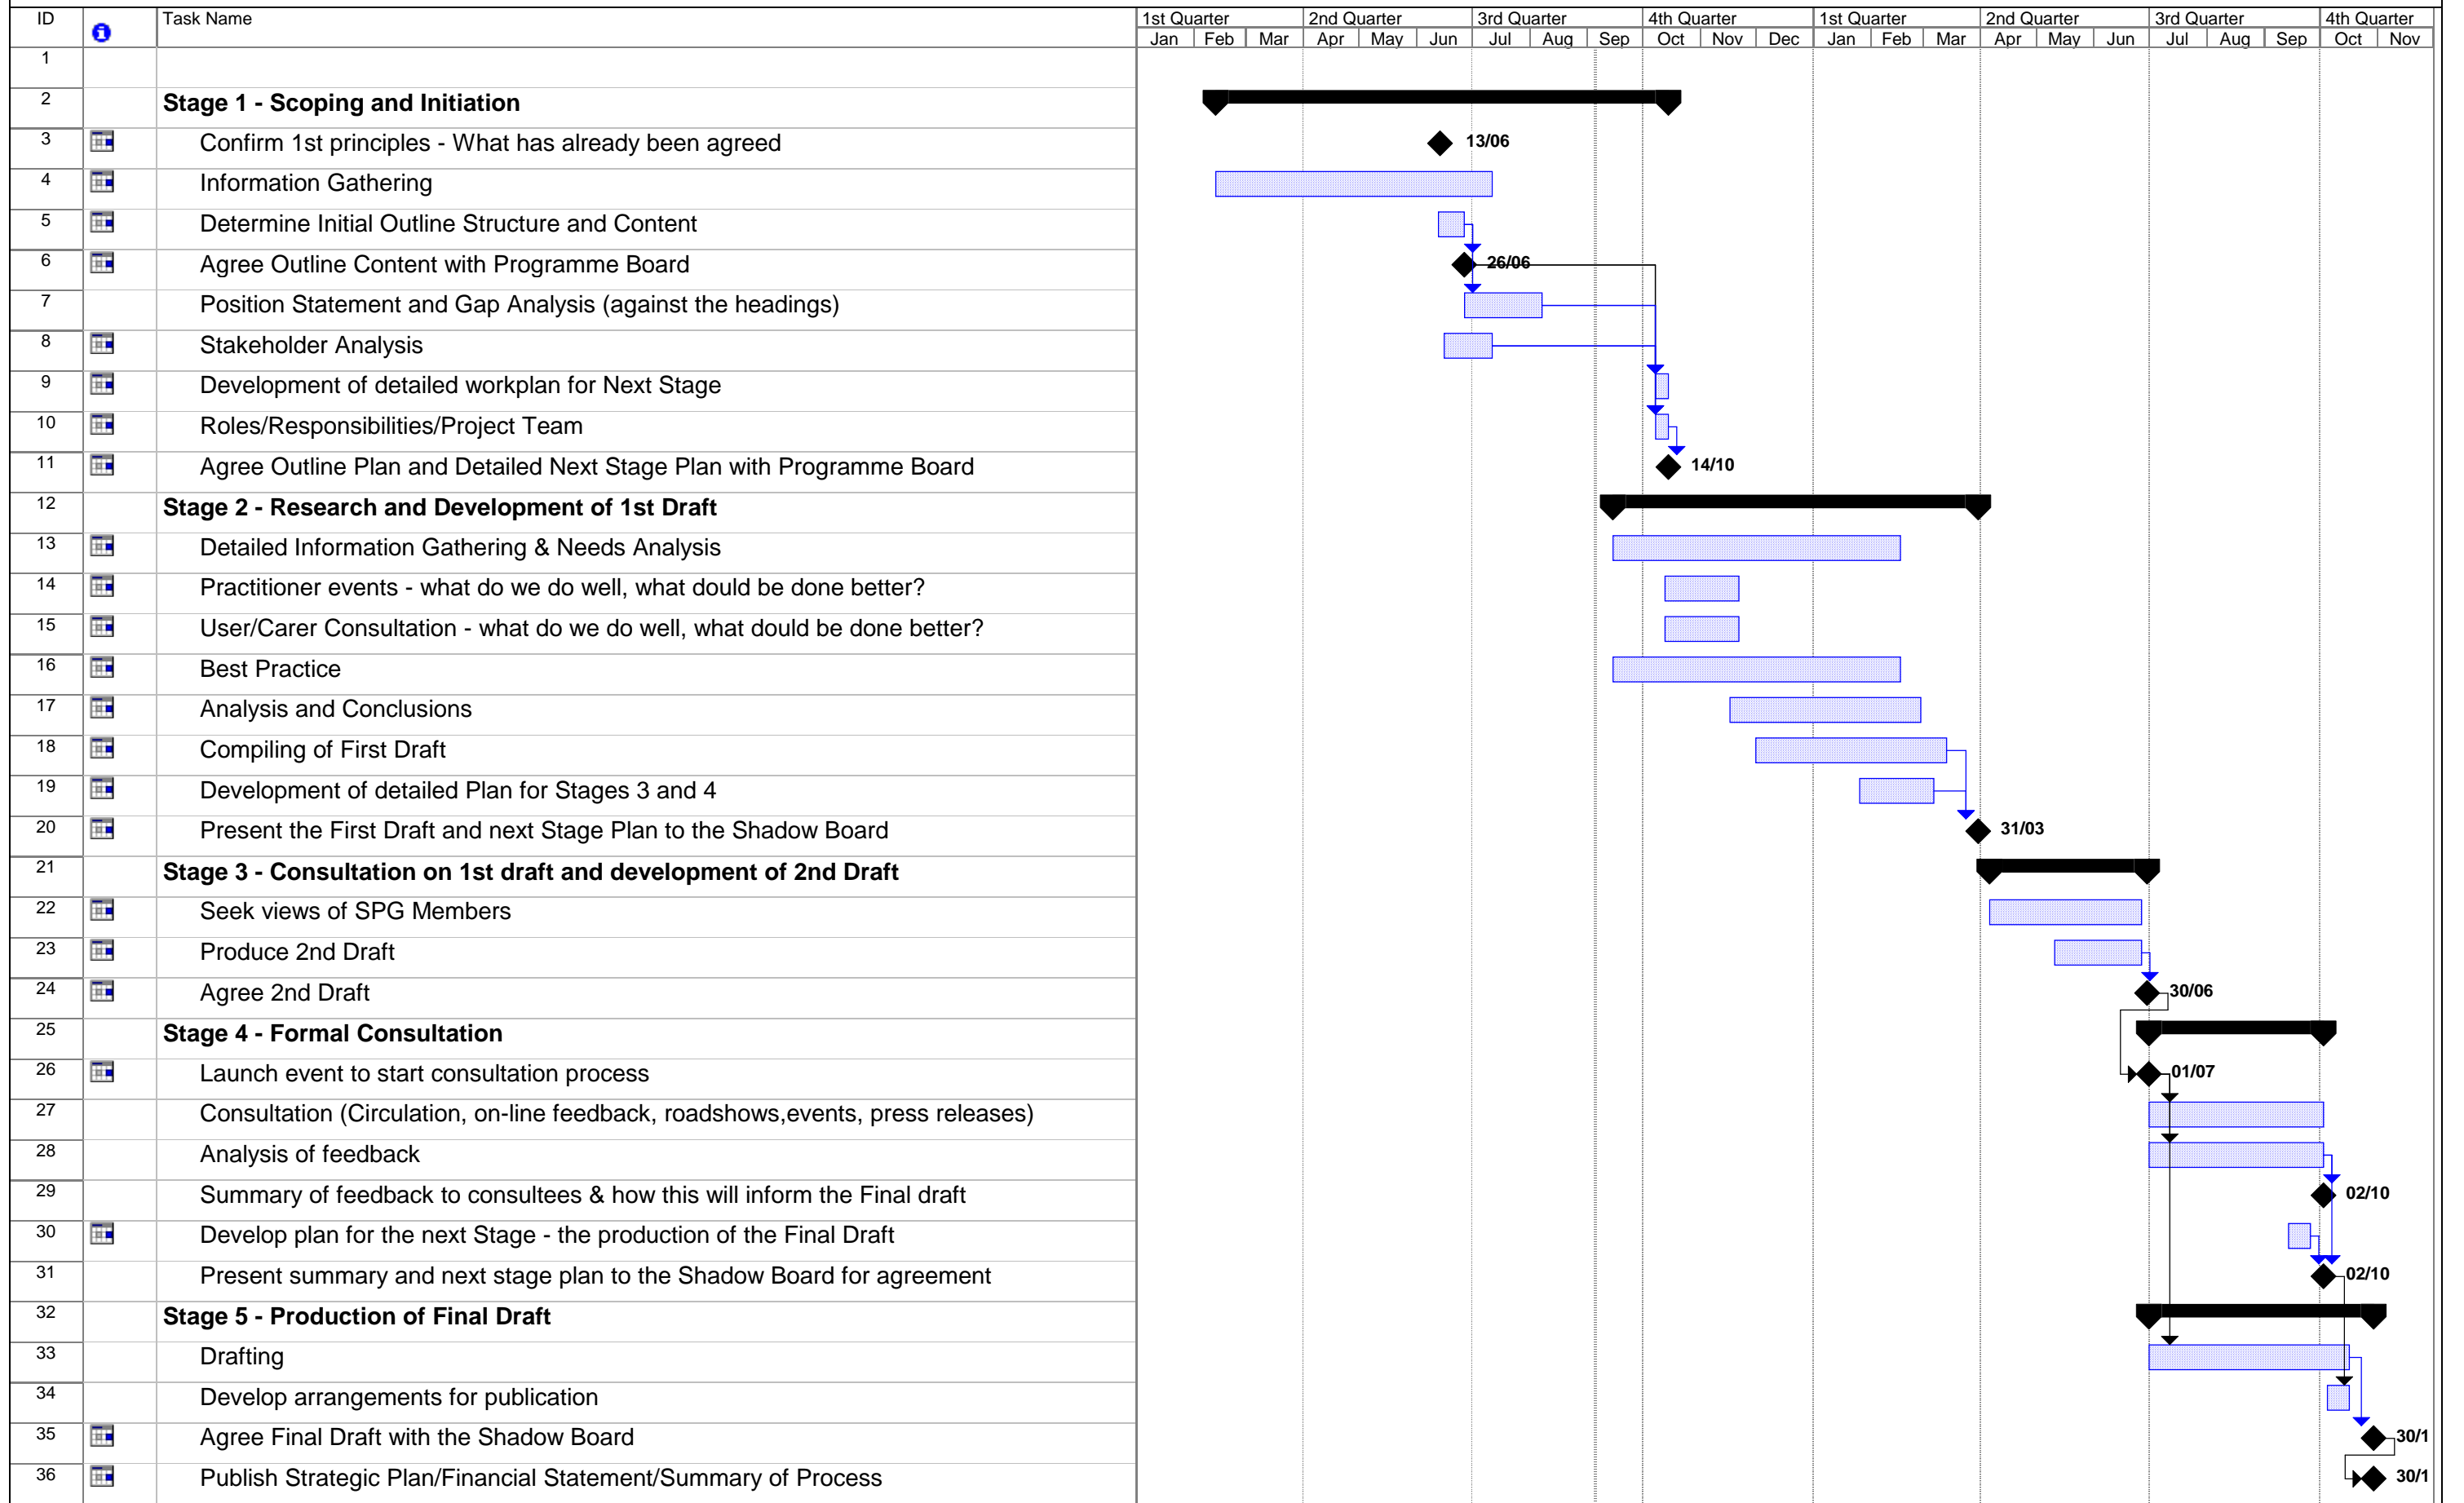

Developing the Strategic Plan - Initial Plan

Project: Integration Transition Plan (P1)  
Date: Fri 05/09/14

Task Progress Summary External Tasks Deadline   
 Split Milestone Project Summary External Milestone